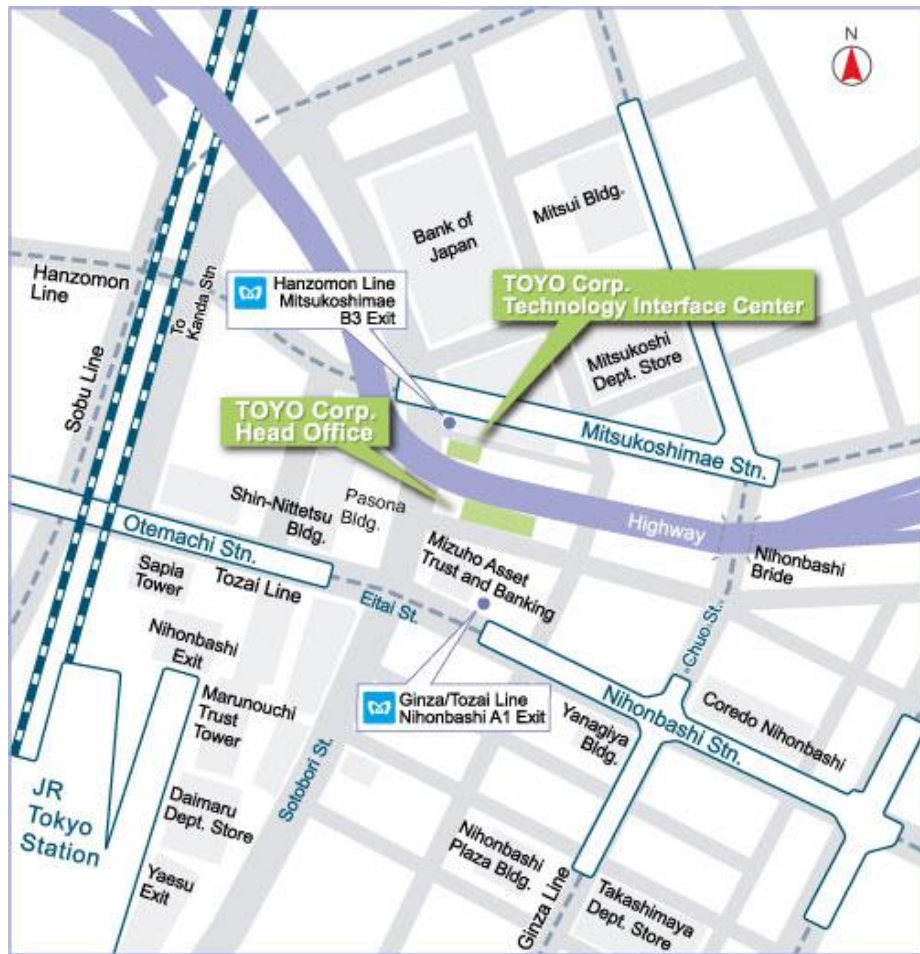

TOYO Corporation

Head Office and TOYO Electro-Technical Center/Technology Interface Center

TOYO Corporation

Head Office and TOYO Electro-Technical Center

1-6, Yaesu 1-chome, Chuo-ku, Tokyo 103-8284, Japan

Tel:+81-(0)3-3279-0771 Fax:+81-(0)3-3246-0645

[Subway]

1-minute walk from Nihonbashi Station A1 Exit of Ginza/Tozai Line

2-minute walk from Nihonbashi Station A4 Exit of Ginza/Tozai Line

3-minute walk from Mitsukoshimae Station B3 Exit of Hanzomon Line

[JR]

5-minute walk from Yaesu North Exit of Tokyo Station

Technology Interface Center (TI Center)

1-2, Nihonbashi-Hongokucho 1-chome, Chuo-ku, Tokyo 103-0021, Japan

[Subway]

5-minute walk from Nihonbashi Station A1 Exit of Ginza/Tozai Line

1-minute walk from Mitsukoshimae Station B3 Exit of Hanzomon Line

[JR]

5-minute walk from Yaesu North Exit of Tokyo Station