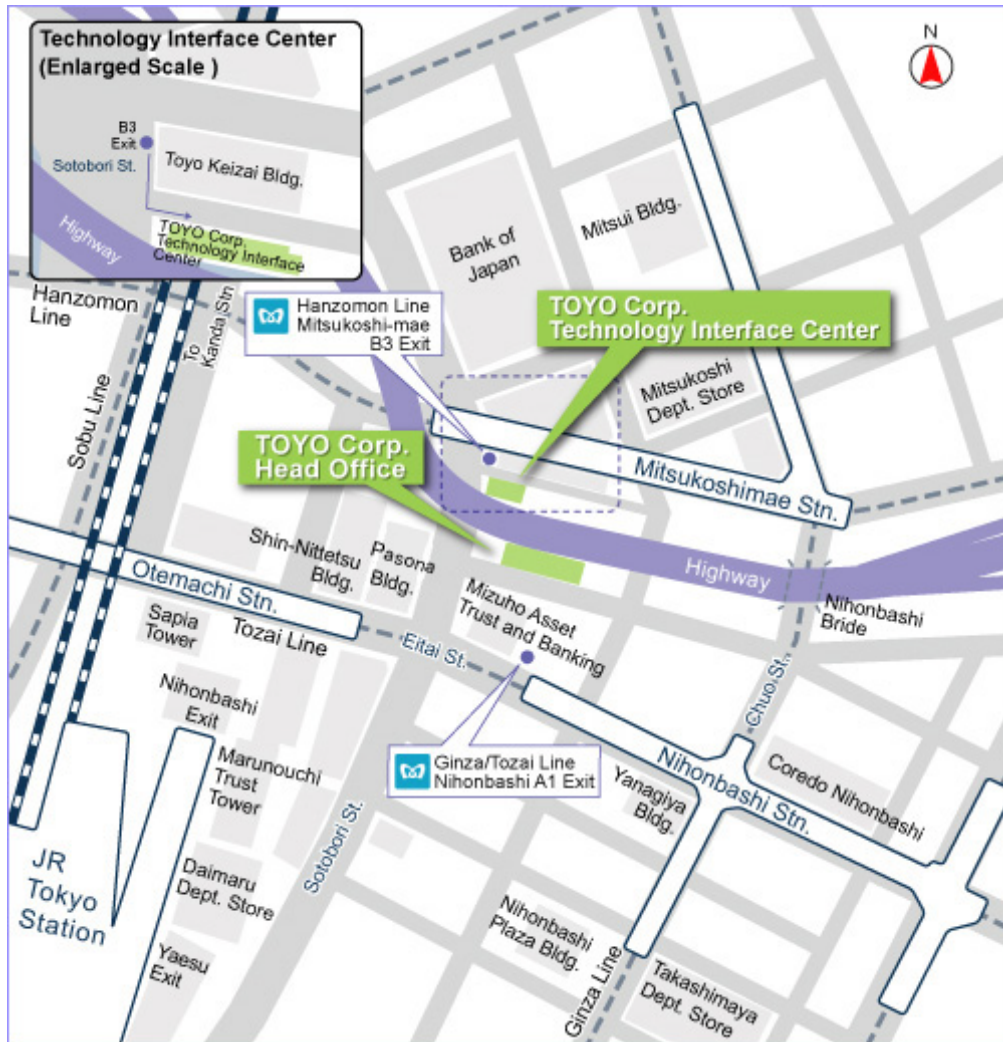

TOYO Corporation

Head Office and TOYO Electro-Technical Center/Technology Interface Center

TOYO Corporation

Head Office and TOYO Electro-Technical Center

1-6, Yaesu 1-chome, Chuo-ku, Tokyo 103-8284, Japan

Tel:(03)3279-0771 Fax:(03)3246-0645

[Subway]

1-minute walk from Nihonbashi Station A1 Exit of Ginza/Tozai Line

2-minute walk from Nihonbashi Station A4 Exit of Ginza/Tozai Line

3-minute walk from Mitsukoshimae Station B3 Exit of Hanzomon Line

[JR]

5-minute walk from Yaesu North Exit of Tokyo Station

Technology Interface Center (TI Center)

1-2, Nihonbashi-Hongokucho 1-chome, Chuo-ku, Tokyo 103-0021, Japan

[Subway]

5-minute walk from Nihonbashi Station A1 Exit of Ginza/Tozai Line

1-minute walk from Mitsukoshimae Station B3 Exit of Hanzomon Line

[JR]

5-minute walk from Yaesu North Exit of Tokyo Station