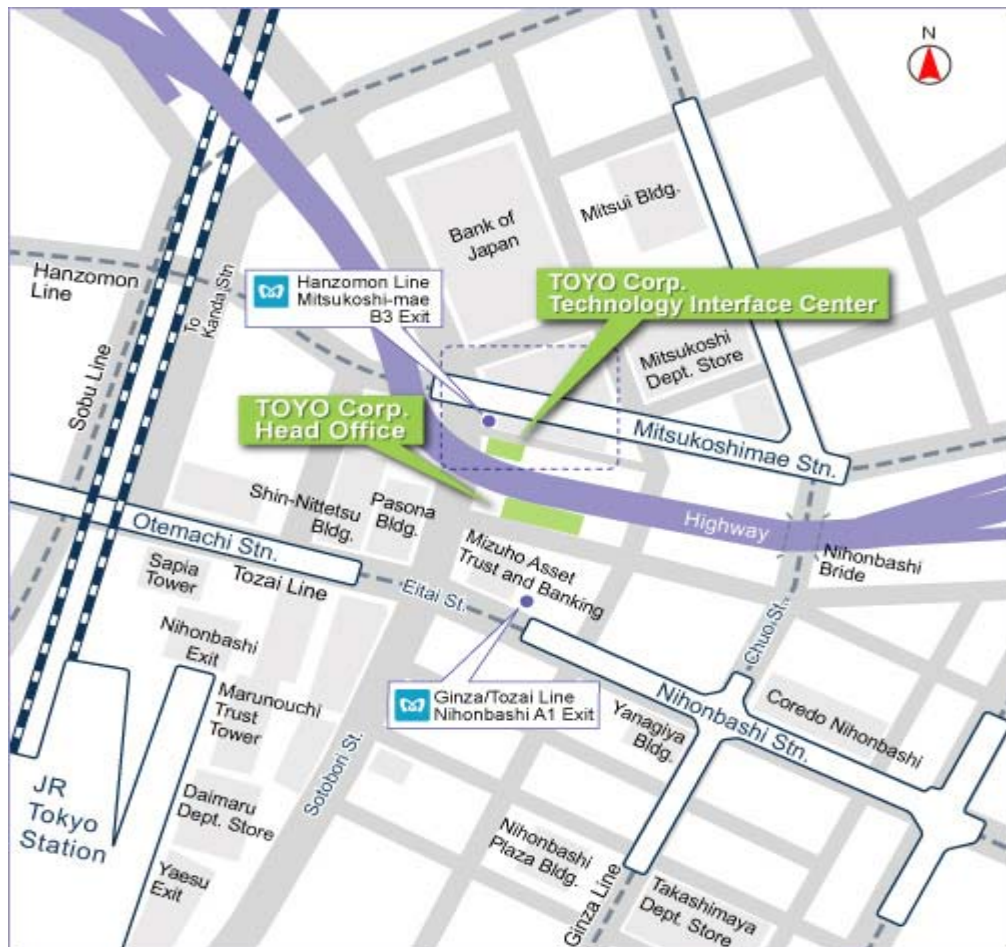

### Head Office and TOYO Electro-Technical Center/Technology Interface Center

#### [Subway]

1-minute walk from Nihonbashi Station A1 Exit of Ginza/Tozai Line

2-minute walk from Nihonbashi Station A4 Exit of Ginza/Tozai Line

3-minute walk from Mitsukoshimae Station B3 Exit of Hanzomon Line

#### [JR]

5-minute walk from Yaesu North Exit of Tokyo Station