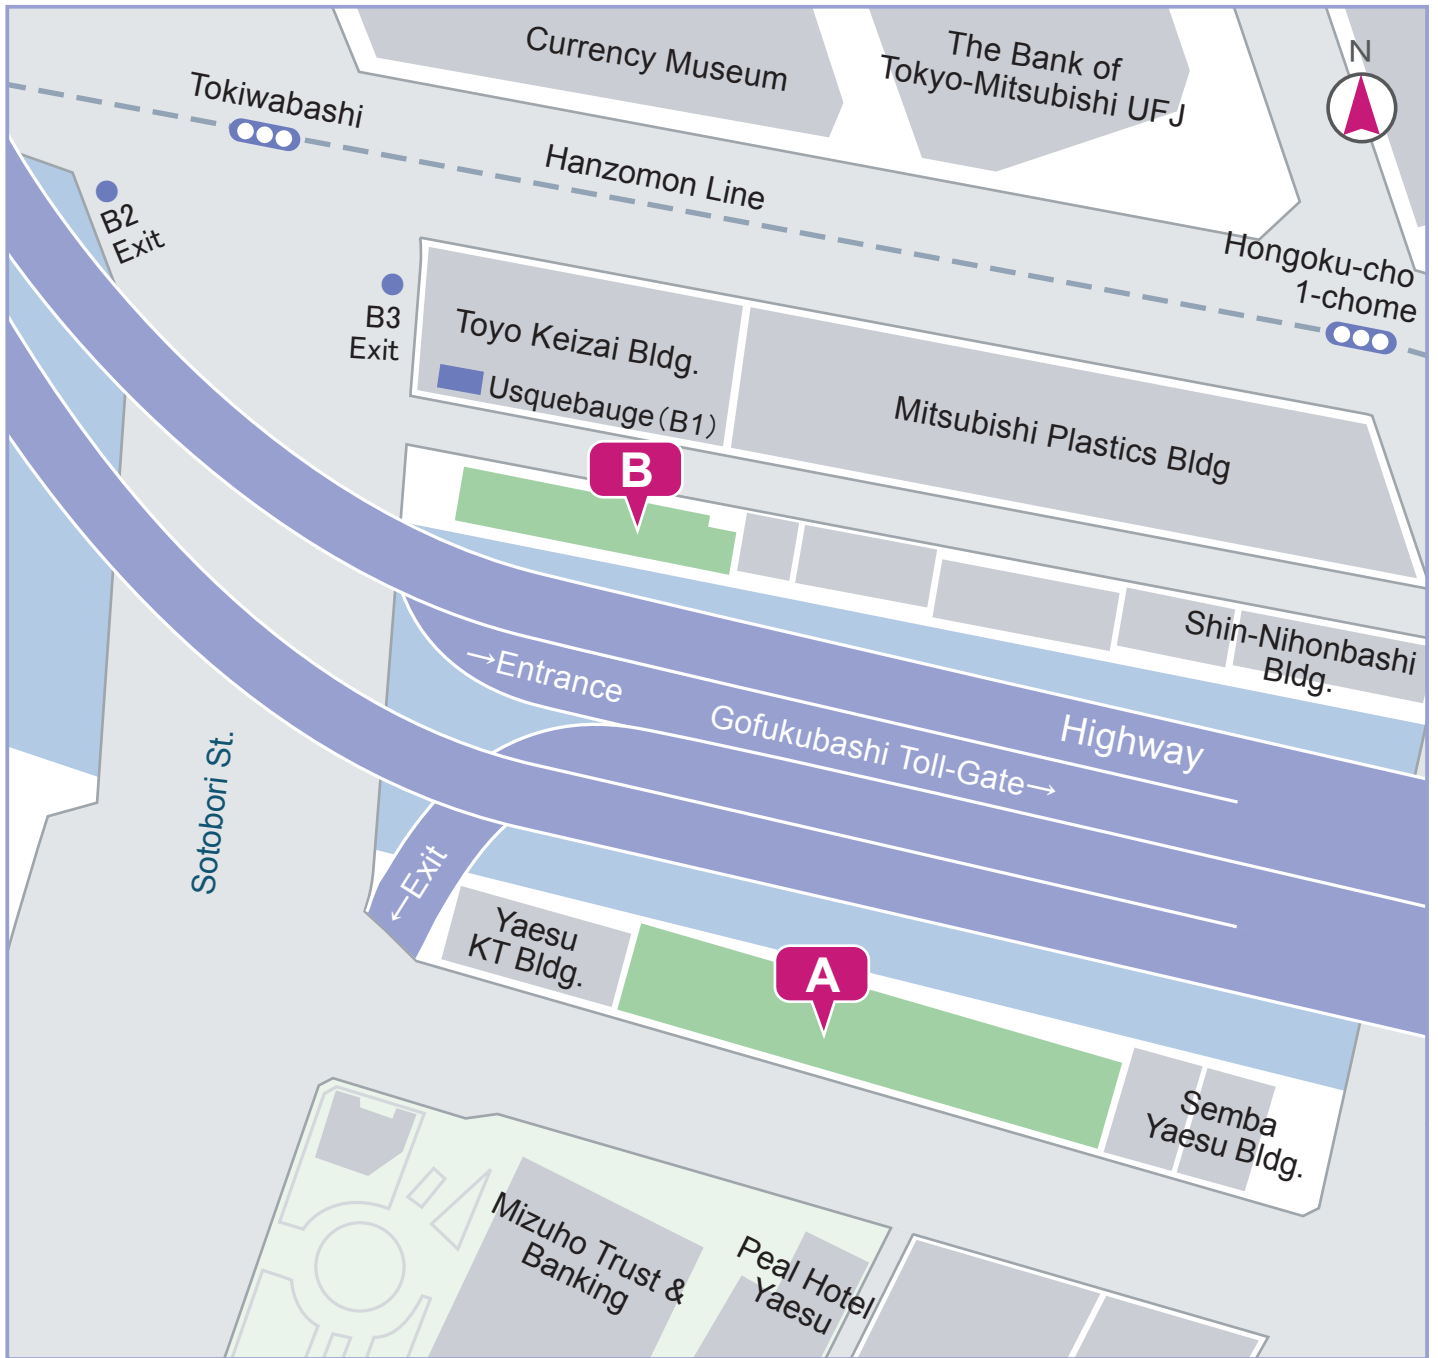

TOYO Corporation

Head Office and TOYO Electro-Technical Center/Technology Interface Center

A TOYO Corporation Head Office

B TOYO Corporation Technology Interface Center